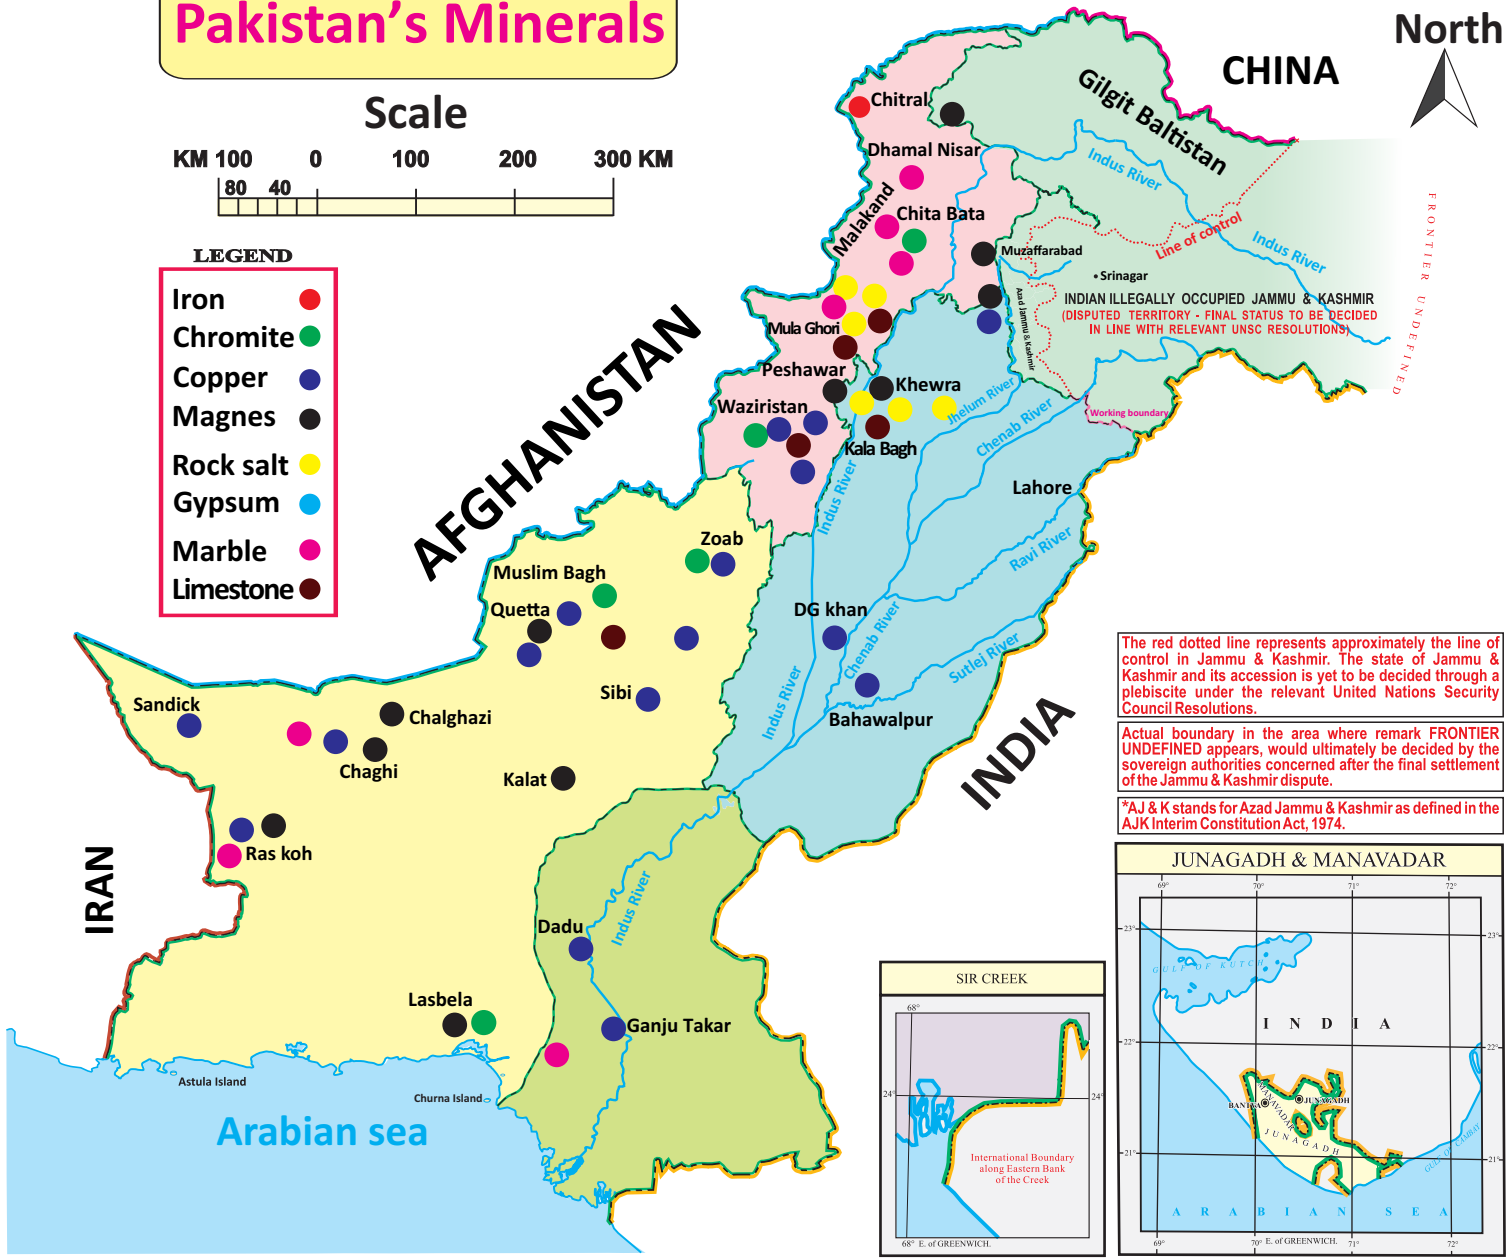

Pakistan's Minerals

- LEGEND**
- Iron ●
 - Chromite ●
 - Copper ●
 - Magnes ●
 - Rock salt ●
 - Gypsum ●
 - Marble ●
 - Limestone ●

The red dotted line represents approximately the line of control in Jammu & Kashmir. The state of Jammu & Kashmir and its accession is yet to be decided through a plebiscite under the relevant United Nations Security Council Resolutions.

Actual boundary in the area where remark FRONTIER UNDEFINED appears, would ultimately be decided by the sovereign authorities concerned after the final settlement of the Jammu & Kashmir dispute.

*AJ & K stands for Azad Jammu & Kashmir as defined in the AJK Interim Constitution Act, 1974.